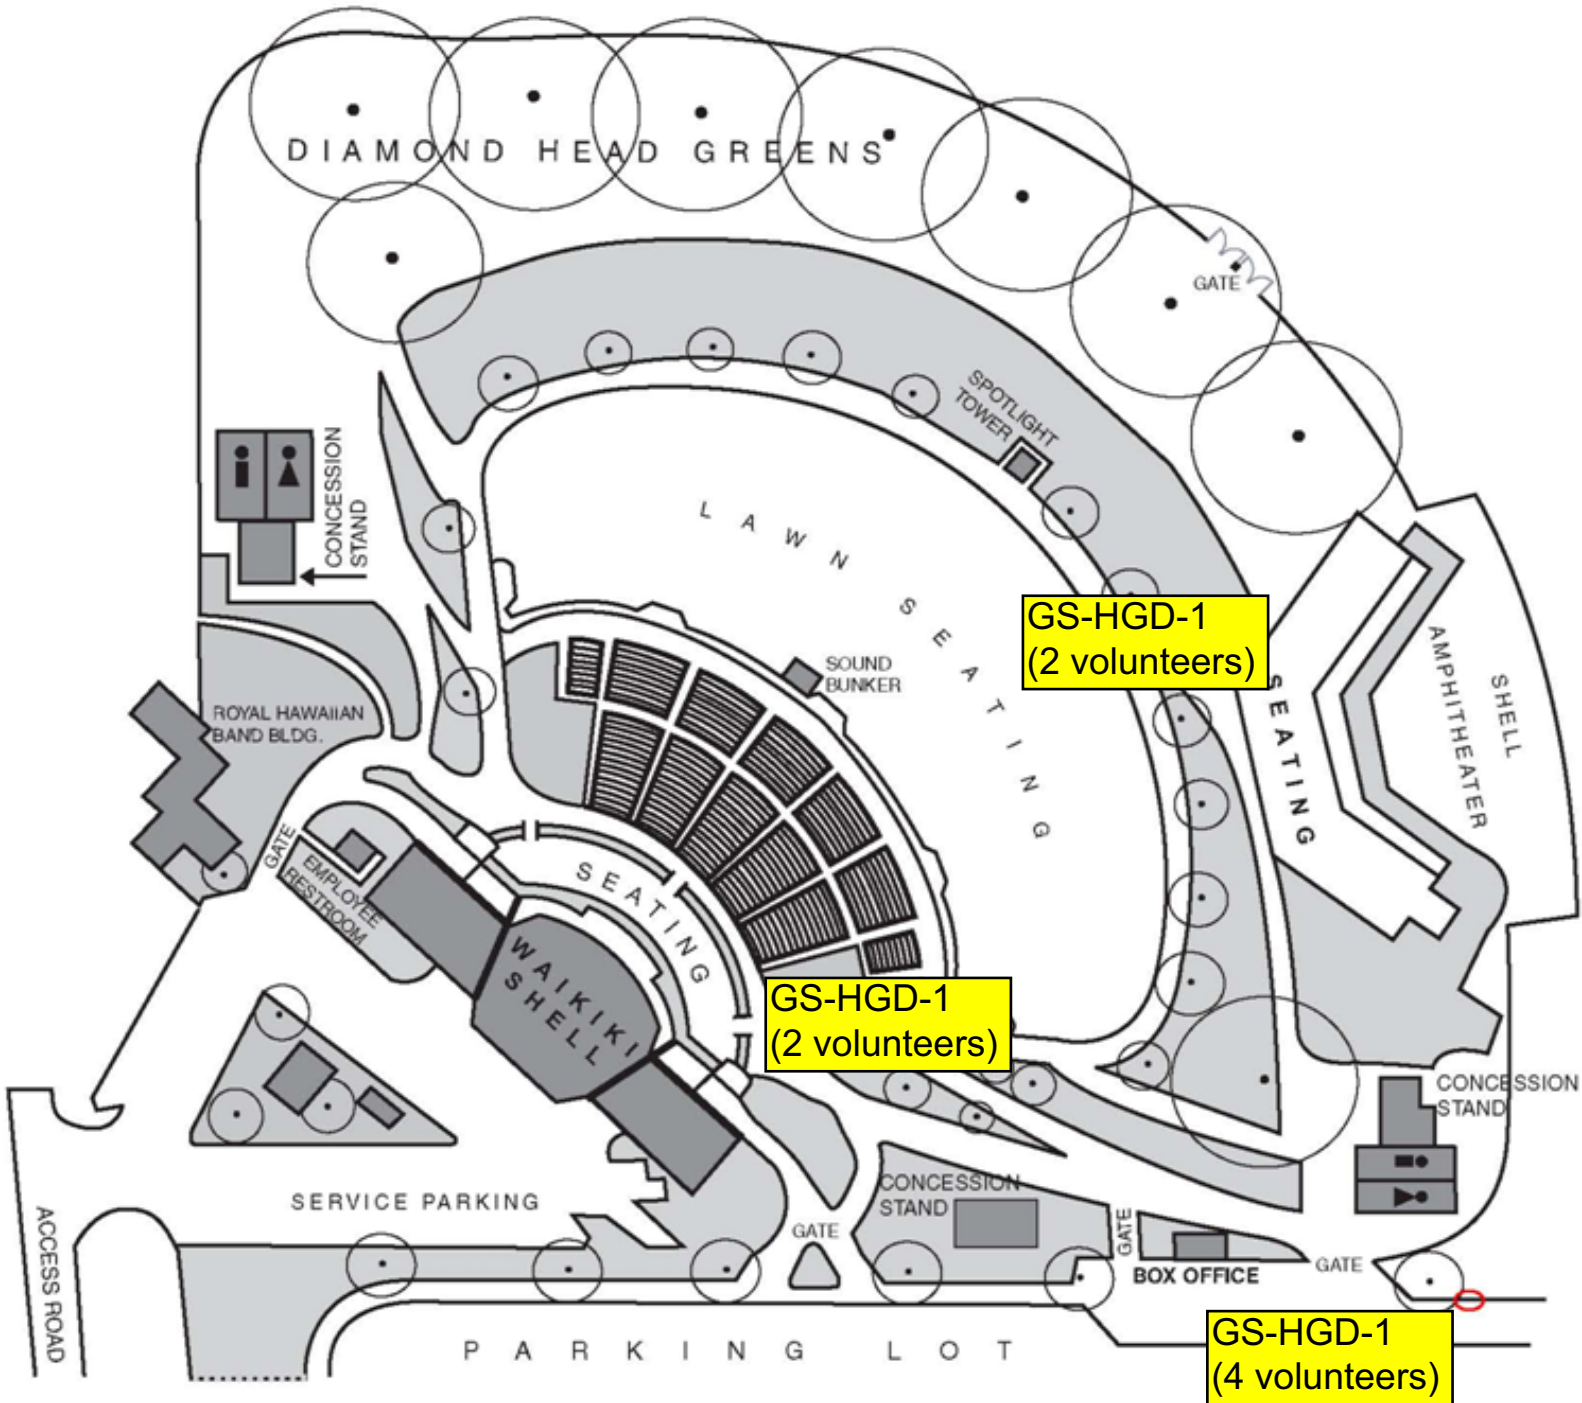

WAIKIKI SHELL GROUNDS
FRIDAY, OCTOBER 2
"EVENING UNDER THE STARS"

W A I K I K I S H E L L G R O U N D S