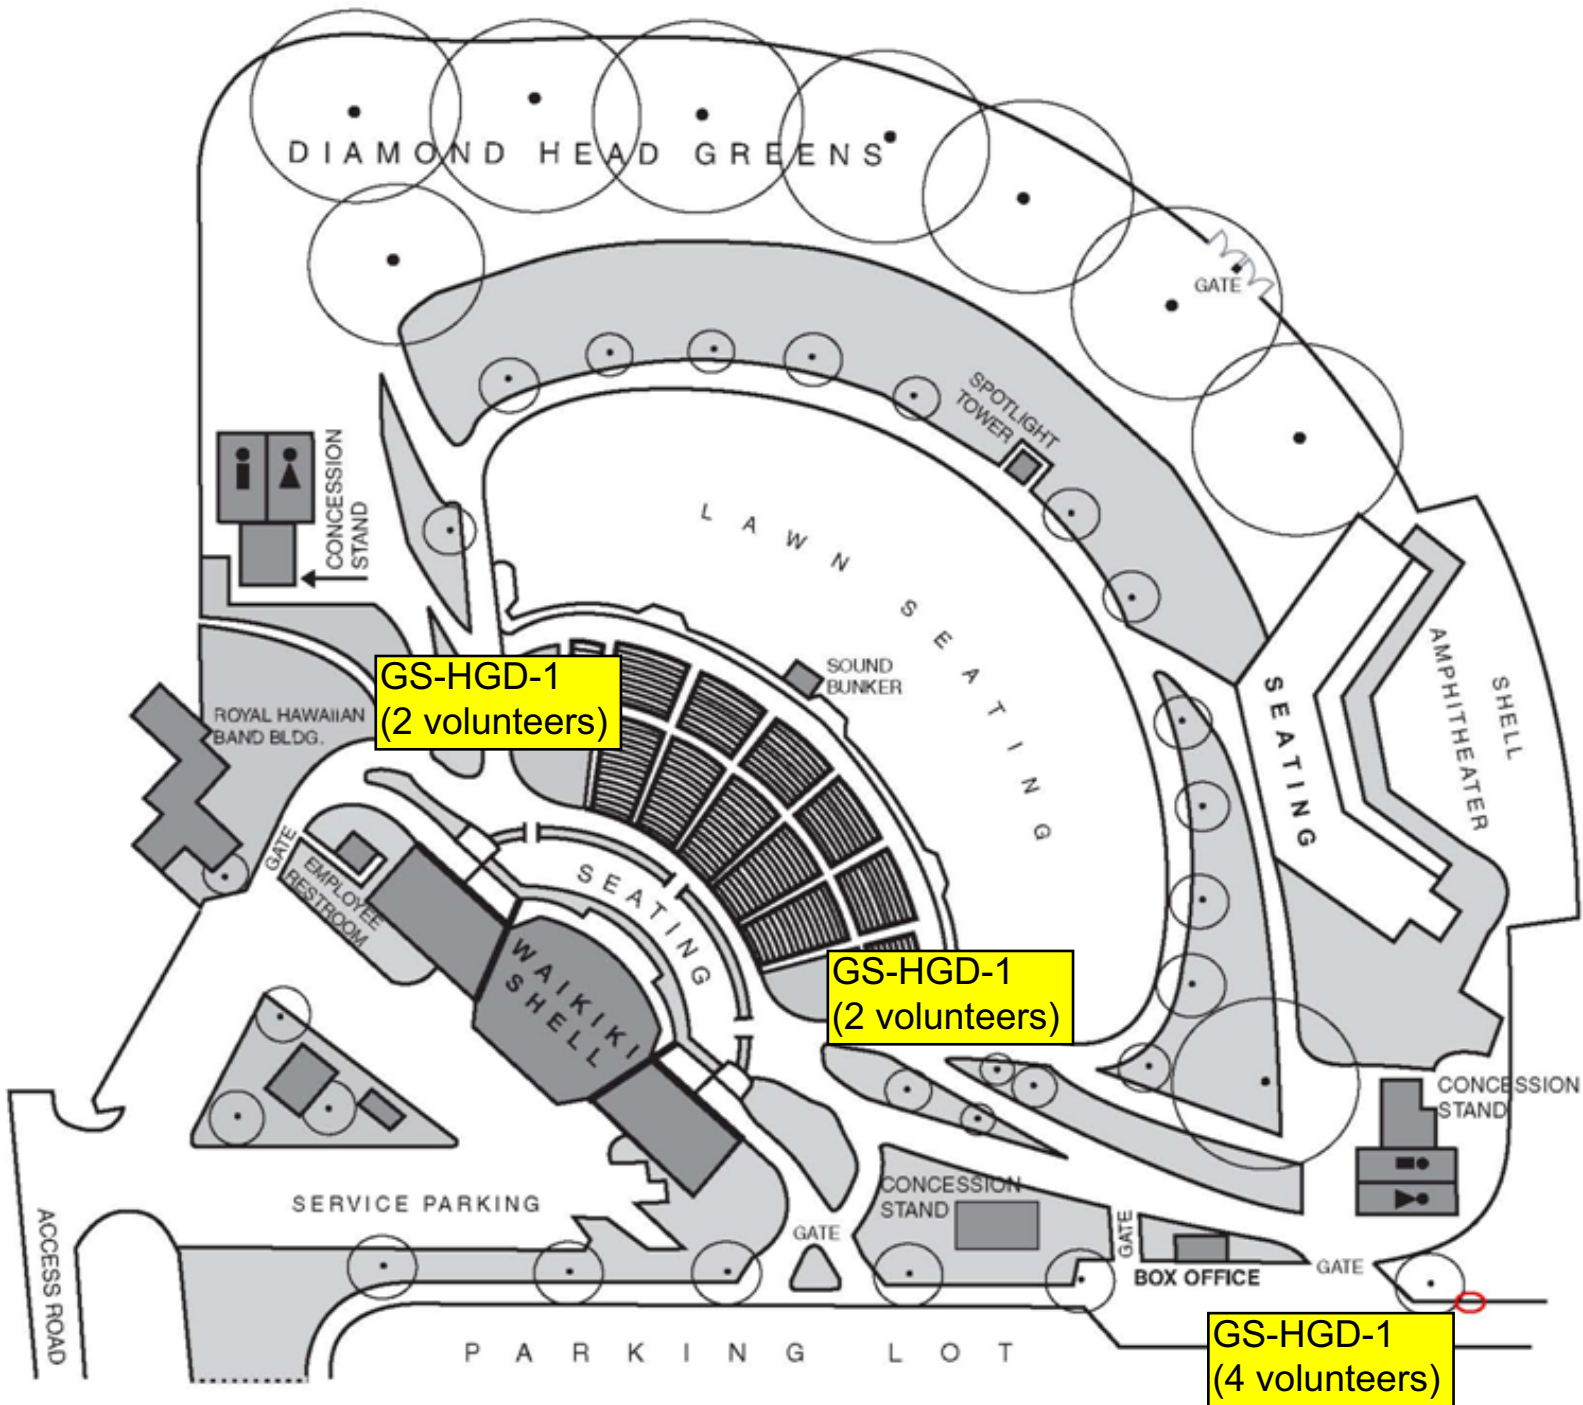

WAIKIKI SHELL GROUNDS  
WEDNESDAY, SEPTEMBER 30  
GENERAL SESSION AND DSS

W A I K I K I S H E L L G R O U N D S